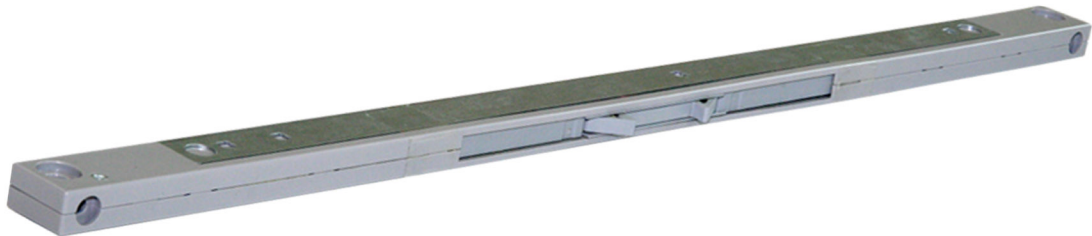

SOFTCLOSER **SOLID CENTRO** index number:1691

We constantly search for new solutions, in order to increase the comfort of using our systems. We want you meet the needs of our clients, and that is why we present another novelty into our offer – the CENTRO softcloser.

It is mounted in the central part of the upper rail. Its task is to position and close the middle and external door wing. Owing to the position of the softcloser in the track, the door will always stop in the desired place and ensure the aesthetic aspect of the furnishing. What is more important, the softcloser is passable and works on both sides of the furnishing (closing the door on the right and left side of the furnishing).

The softcloser can be used in every upper track offered by Laguna (Universal, Solid, Gama).